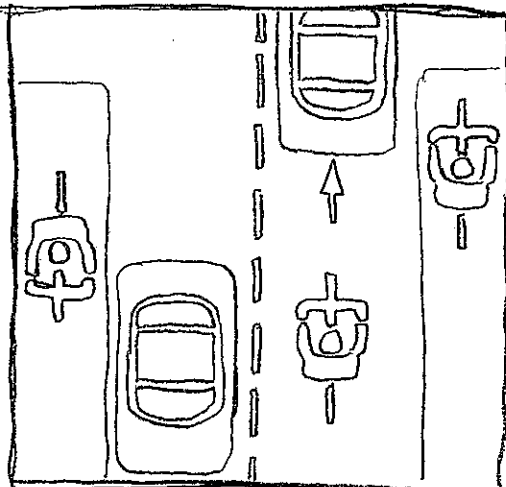

BVMB

Brazos Valley Cyclists

CITY OF BRYAN

CITY OF COLLEGE STATION

TEXAS A&M UNIVERSITY

MaroonBike Share

AGGIELAND CYCLING

BIKE 979

BRYAN / COLLEGE STATION BIKING GUIDE

FIND US ON FACEBOOK

OBSERVE TRAFFIC LAWS

SHARE THE ROAD

EYE CONTACT

VERBAL

STOP

LEFT

RIGHT

DERAILER

LOCK

HELMET

PEDAL

BRAKES / SHIFTERS

LIGHTS

FOOT TO PEDAL POSITION